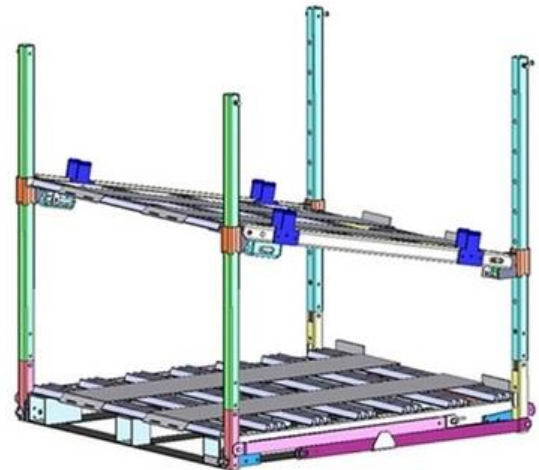

Shown with optional 3-part ramp