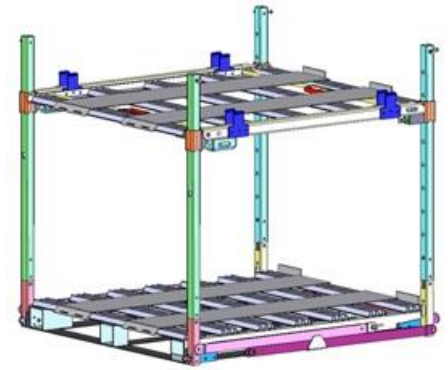

## The Collapsible Range:

2 x 1000 x 1200 part pallets

Only 250mm wider and 50mm deeper than standard UK pallet

Fully collapsible

Can be used as a full pallet base when collapsed

Option to ship 2 part pallets using only 1 pallet space