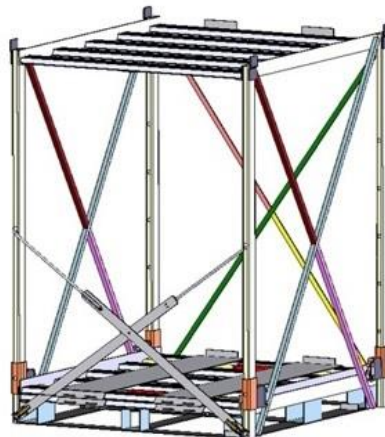

Shown with optional 3-part ramp