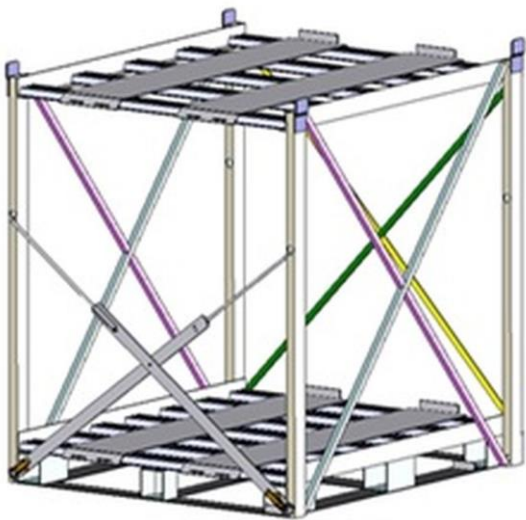

Shown with Ramp 500.
All MultiStacks come with Ramp 500