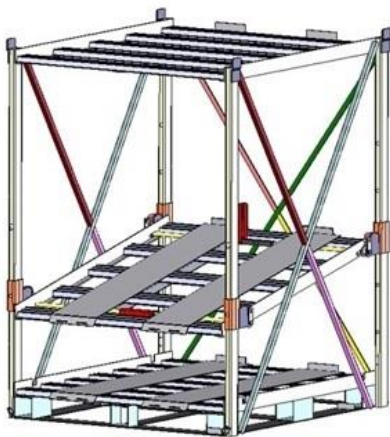

Shown with optional 3-part ramp