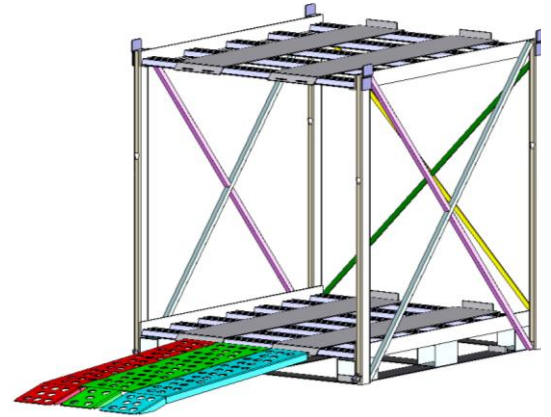

DuoStack R1000™

The Fixed Range:

2 x 1000 x 1200 part pallets

Dimensions: H 1280 x D 1225 x W 1200

Only 200mm wider and 25mm deeper than standard UK pallet

Can carry 1000mm high pallet on base

Can be stacked 3 high when not in use

Ideal for getting weight at front on double stacking trailers

Overall Dimensions	W 1200mm x D 1225mm x H 1280mm	Weight	140 KG
Load area base	W 1000mm x D 1200mm x H 1000mm	Carrying Capacity	600 KG
Load area top	W 1000mm x D 1200mm x H unrestricted	Carrying Capacity	300 KG