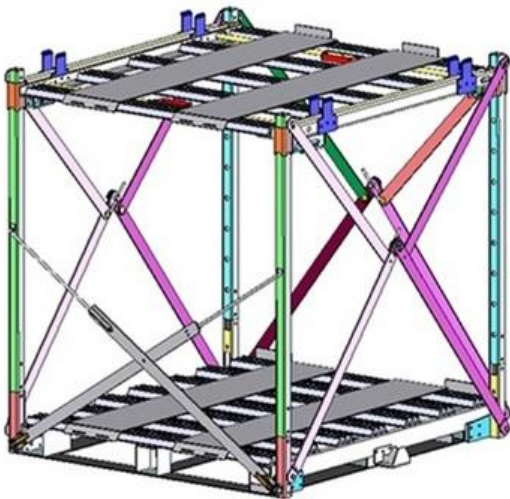

Shown with optional 3-part ramp