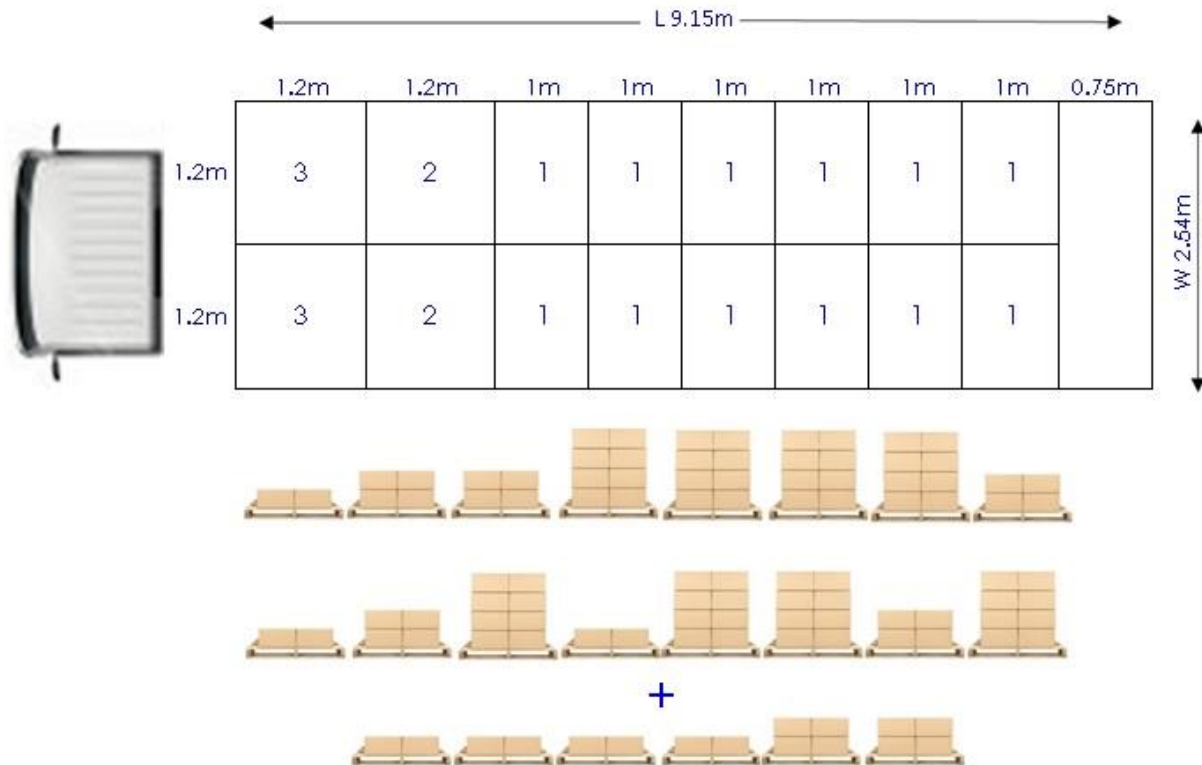

Efficiency Example

26 tonne rigid curtainsider

Internal LWH	9.15m x 2.54m x 2.60m
Payload	15,500 KG
Payload with 4 MultiStacks	15,040 KG
Normal carrying capacity	18 pallets
Carrying capacity with 2 x DuoStacks & 2 x TriStacks	22 pallets