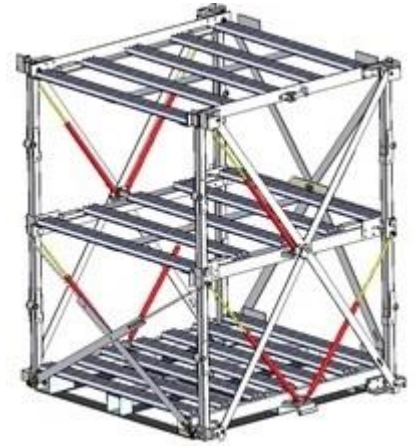

## The Collapsible Range:

1 - 2 or 3 x 1000 x 1200 part pallets

Only 350mm wider and 50mm deeper than standard UK pallet

Assisted lift & lower mechanism

Fixed chassis heights

Fully collapsible

Can be used as a full pallet base when collapsed

Can be stacked 5 high when not in use

<b>Overall Dimensions</b>	W 1350 x D 1250 x H 1570	<b>Weight</b>	200 KG
<b>Load area base</b>	W 1000 x D 1200 x H 600	<b>Carrying Capacity</b>	600 KG
<b>Load area centre</b>	W 1000 x D 1200 x H 600	<b>Carrying Capacity</b>	300 KG
<b>Load area top</b>	W 1000 x D 1200 x H unrestricted	<b>Carrying Capacity</b>	300 KG