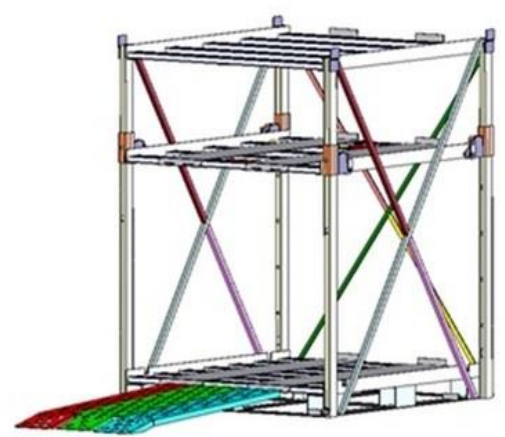

Shown with optional 3-part ramp