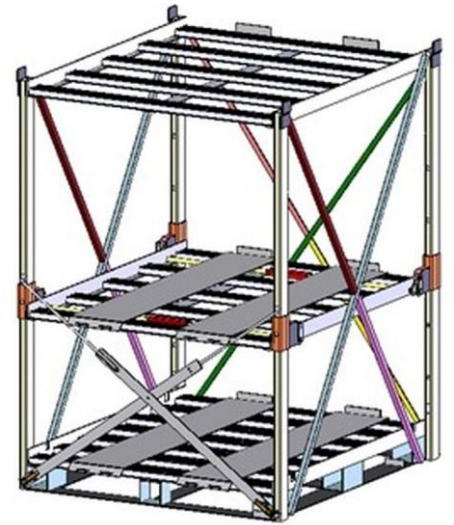

## The Fixed Range:

- 1 – 2 or 3 x 1000 x 1200 part pallets
- Only 250mm wider and 25mm deeper than standard UK pallet
- Chassis adjusts in 200mm increments
- Can carry 1300mm high pallet on base
- Can be used as a DuoStack or TriStack
- Can be stacked 2 high when not in use
- Ideal for getting weight at front on double stacking trailers
- Centre chassis has easy lift and lower mechanism