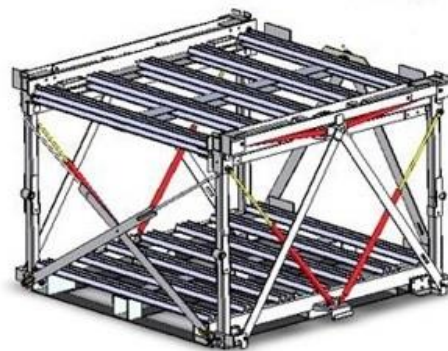

Shown with optional 3-part ramp