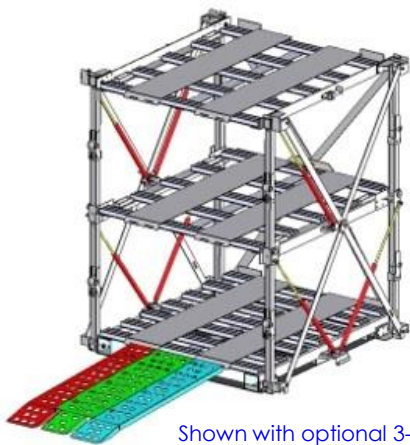

Overall Dimensions	W 1350 x D 1250 x H 1570	Weight	200 KG
Load area base	W 1000 x D 1200 x H 600	Carrying Capacity	600 KG
Load area centre	W 1000 x D 1200 x H 600	Carrying Capacity	300 KG
Load area top	W 1000 x D 1200 x H unrestricted	Carrying Capacity	300 KG